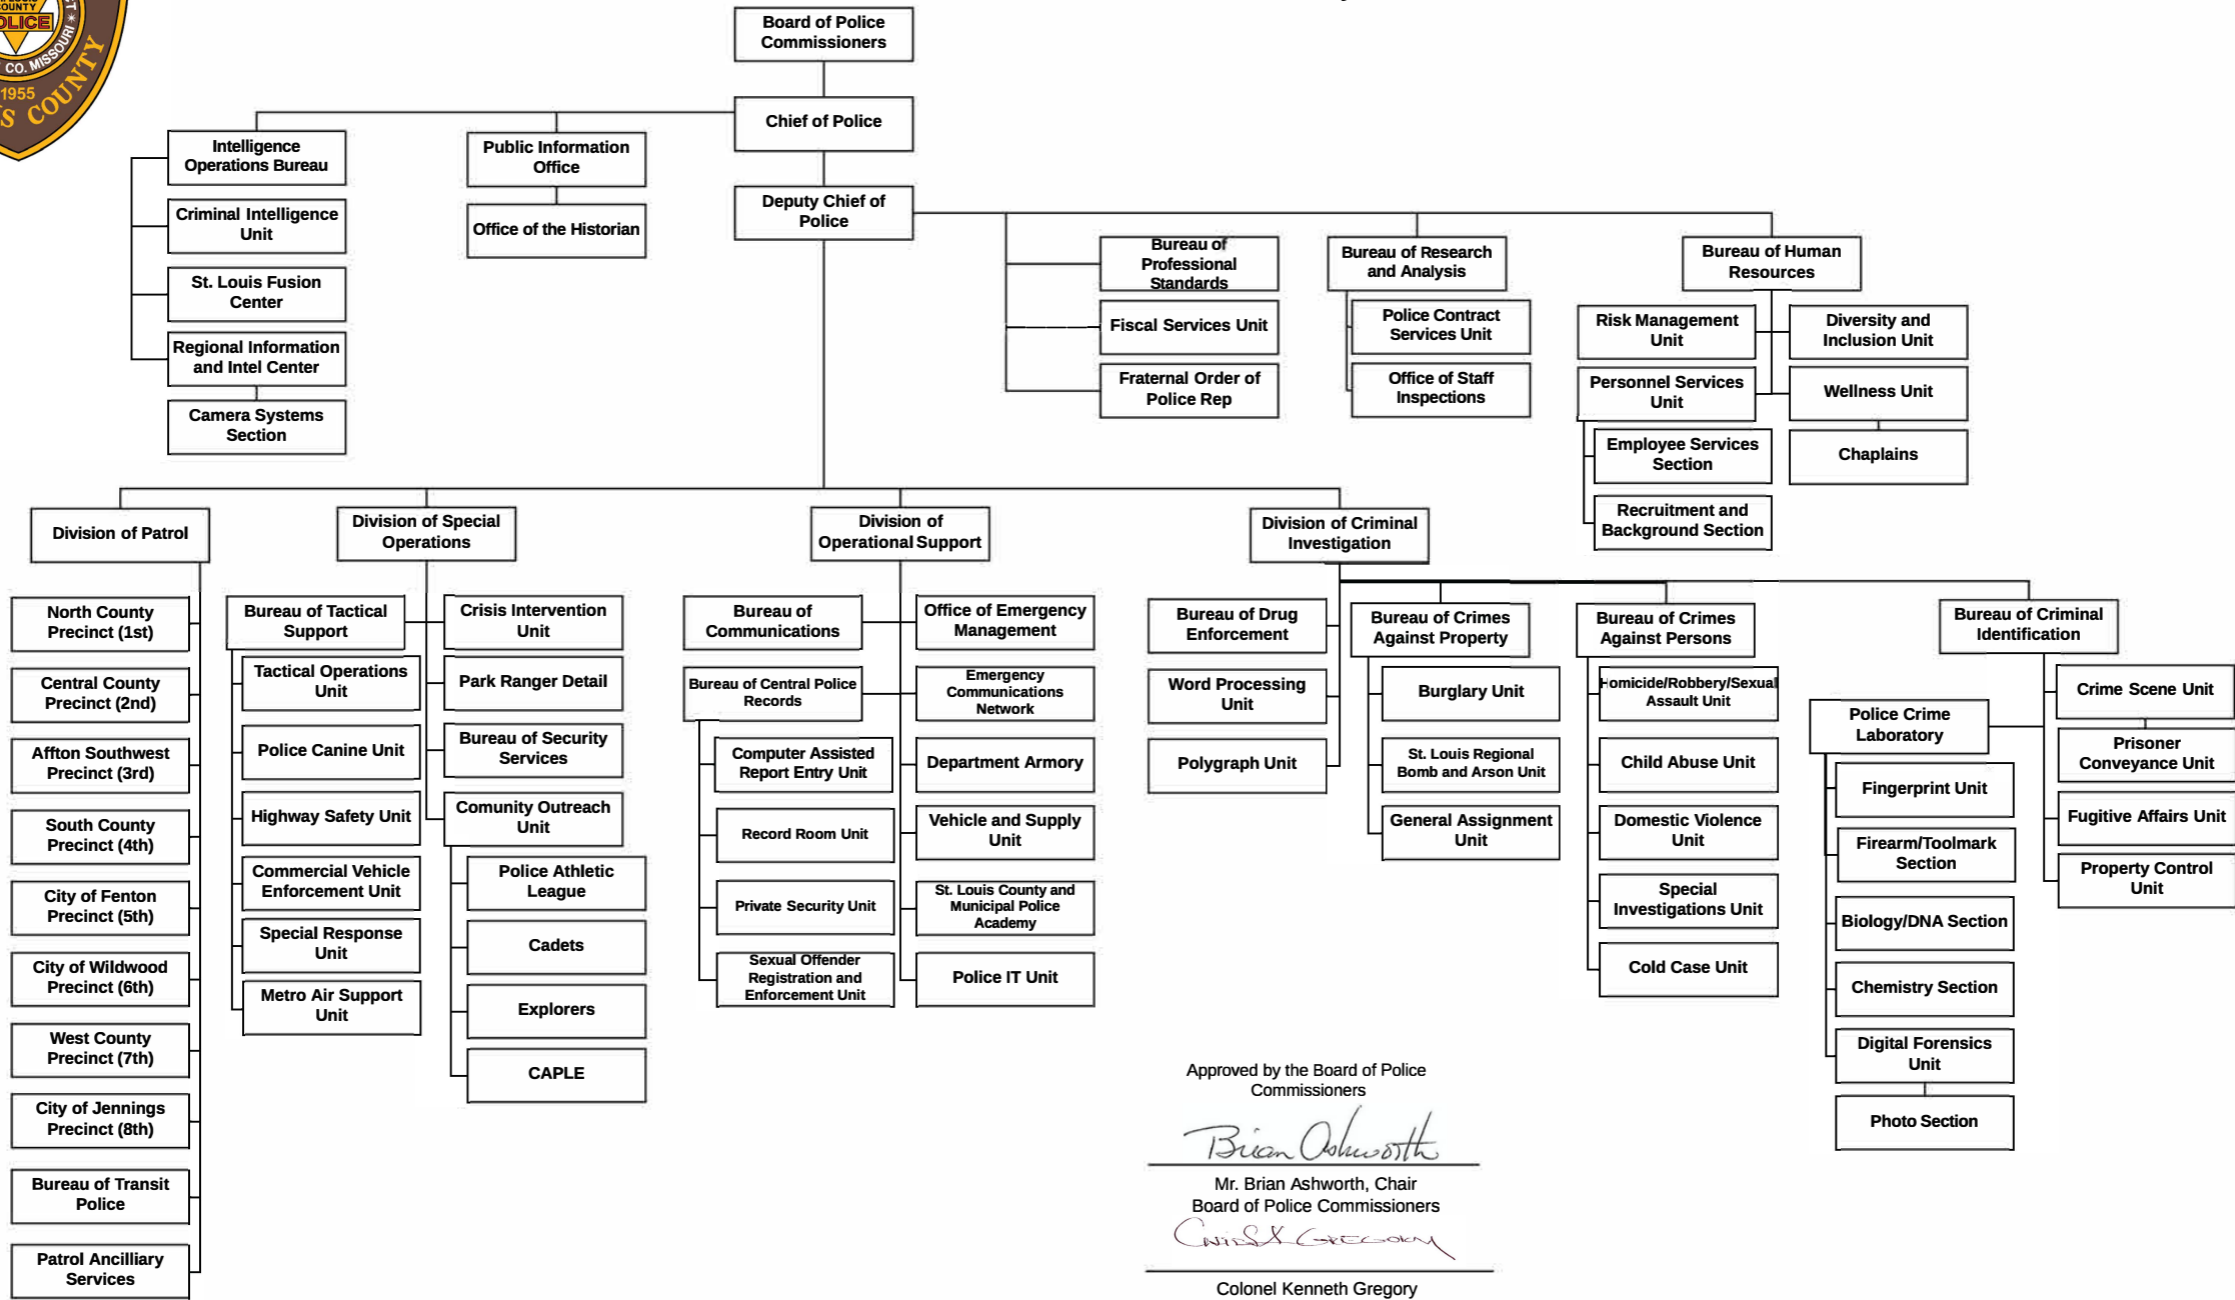

Department of Police St. Louis County, Missouri

Approved by the Board of Police Commissioners

Brian Ashworth

Mr. Brian Ashworth, Chair
Board of Police Commissioners

Kenneth Gregory

Colonel Kenneth Gregory
Chief of Police